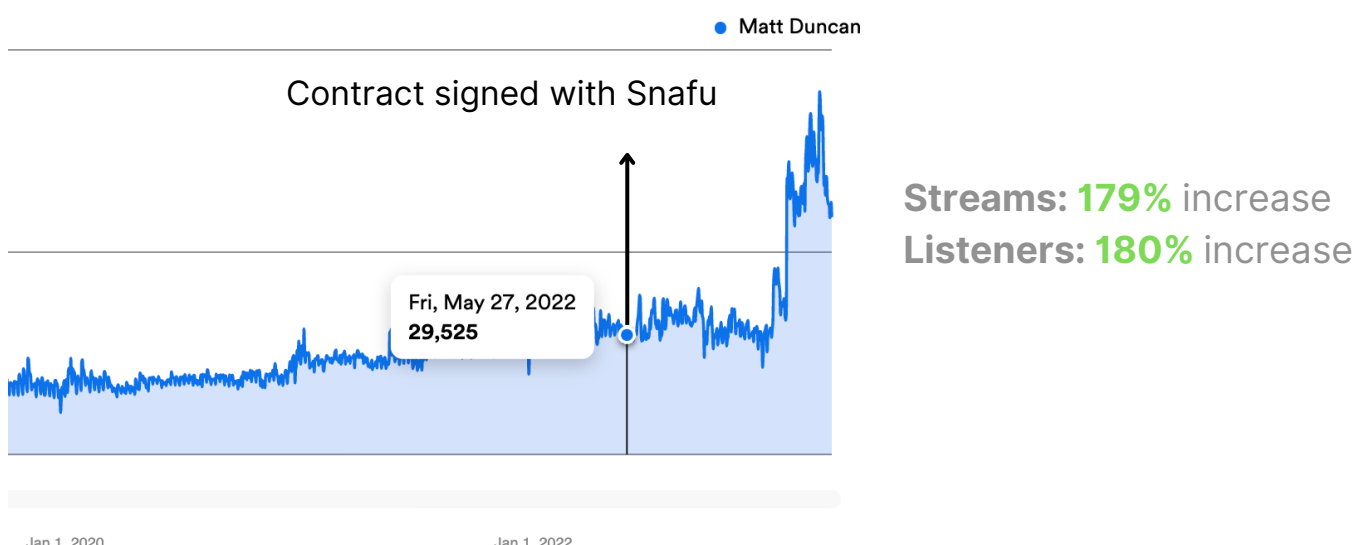

The Result

Streams over time

Artist Testimonial

"I hate to sound hyperbolic, but working with Snafu is kind of a dream. The contracts are way more than reasonable, lines of communication (with actual humans) are consistently open, and they get results."

-Matt Duncan